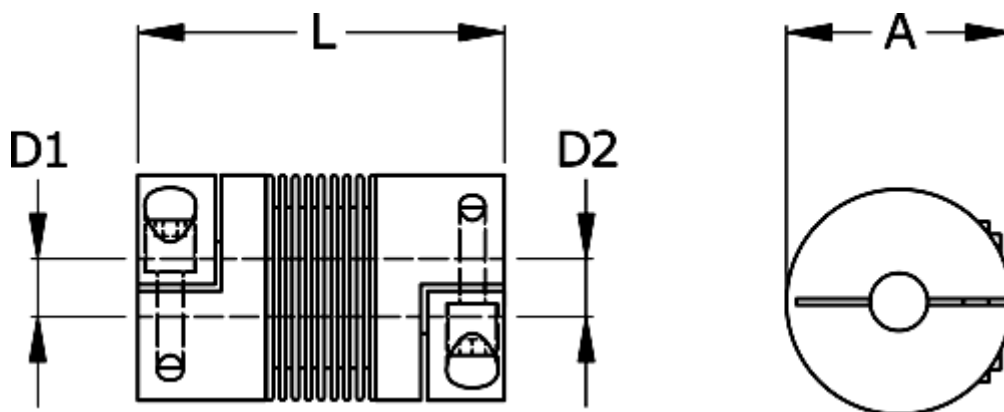

# Data Sheet

Article number: 3330200200380606

Description: Bellow coupling type 2 size20  
Length 38 mm, bore 6/6 mm

## Measures

A	= 25
D1	= 6
D2	= 6
L	= 38
Nom. torque NM (Tkn)	= 2